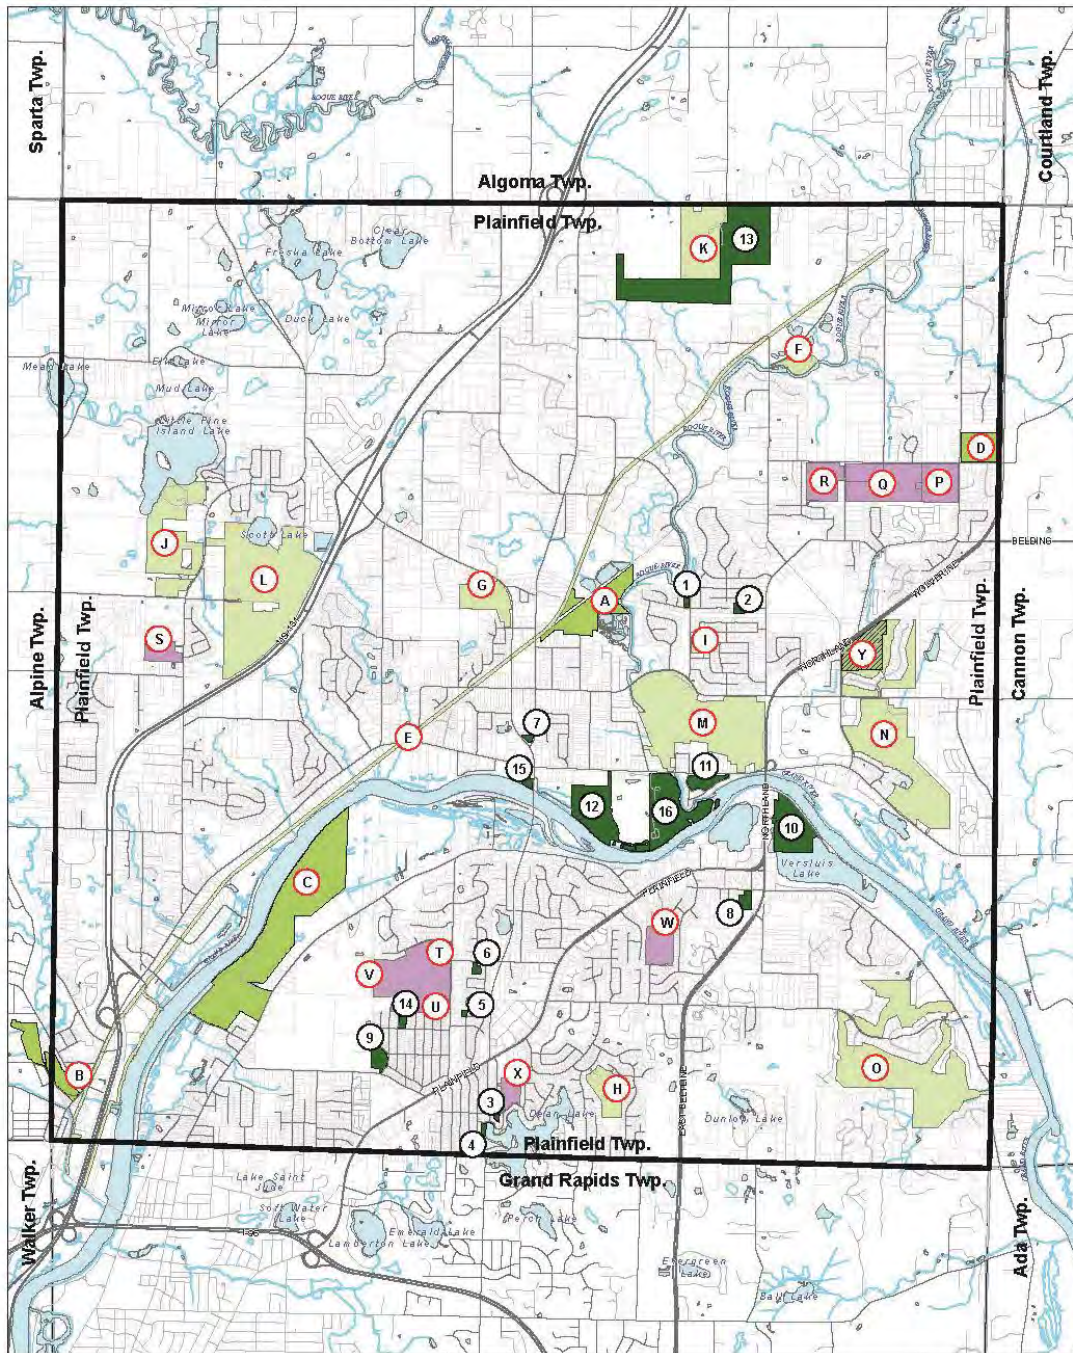

Overall Parks Inventory Map

LEGEND

Township Boundary

Plainfield

Parks

- Other Park/ Facility
- County Park
- Township Park
- Cemetery
- School

Township Owned Parks

1. Packer Drive Park
2. Gold Dust Park
3. Hoffman Park
4. Dean Lake Park
5. Northgate Park
6. Airway Park
7. Charles Weldon Veterans Memorial Park
8. Community Center and D.W. Richardson Park
9. Amrose Park
10. Verstus Park
11. DNR Park
12. Grand Isle Park
13. Premier Park
14. Eldon Hollow Park
15. Jupiter Bridge Boathouse
16. Grand Rogue Park

Other Parks / Recreation

Other Parks / Recreation